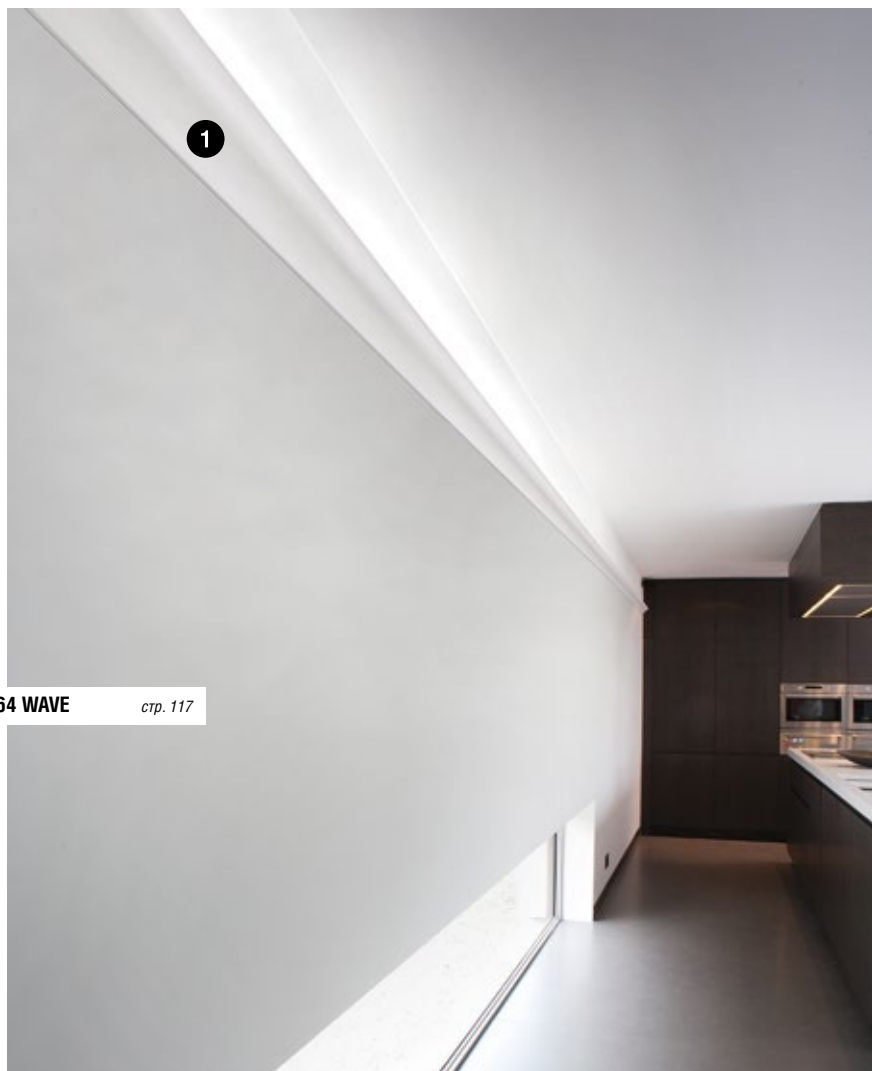

200 x 7,1 x 11 cm

Purotouch[®]
Designed by
Jacques Vergracht

C358 RAIL LUXXUS

200 x 7,3 x 14 cm

Purotouch[®]
Designed by
Jacques Vergracht

1 C352 FLAT стр. 116

1 C364 WAVE *стр. 117*

C361 STRIPE LUXXUS