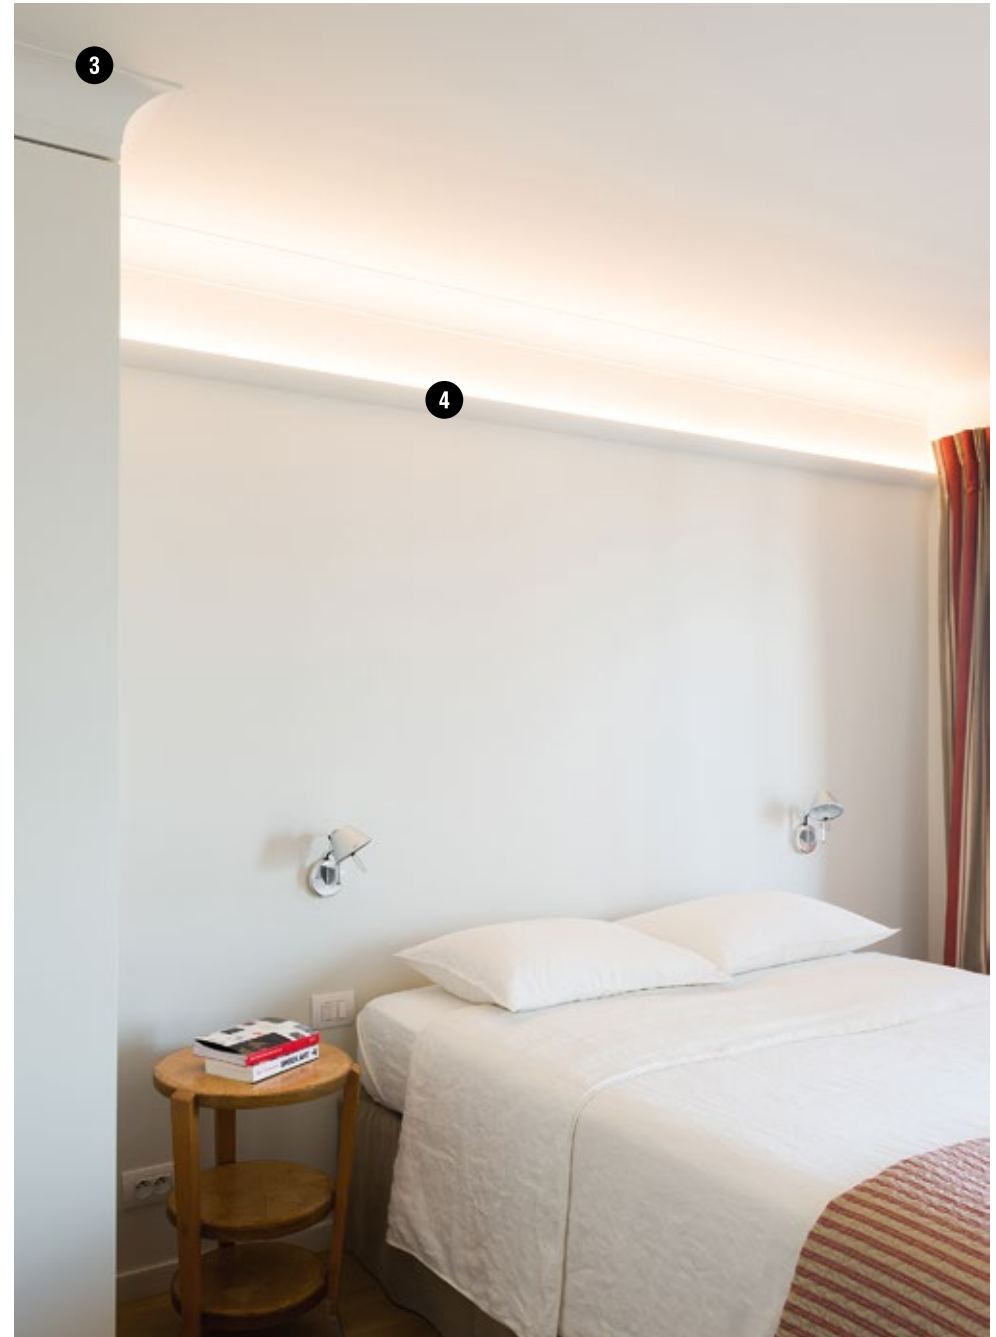

1 C990 *стр. 90*

designed by Xavier Durrck

2 SX156 *стр. 113*

designed by Xavier Durrck

3 CX126 *стр. 95*

4 C362 *стр. 117*

designed by Pierre Dams

Northsea Penthouse