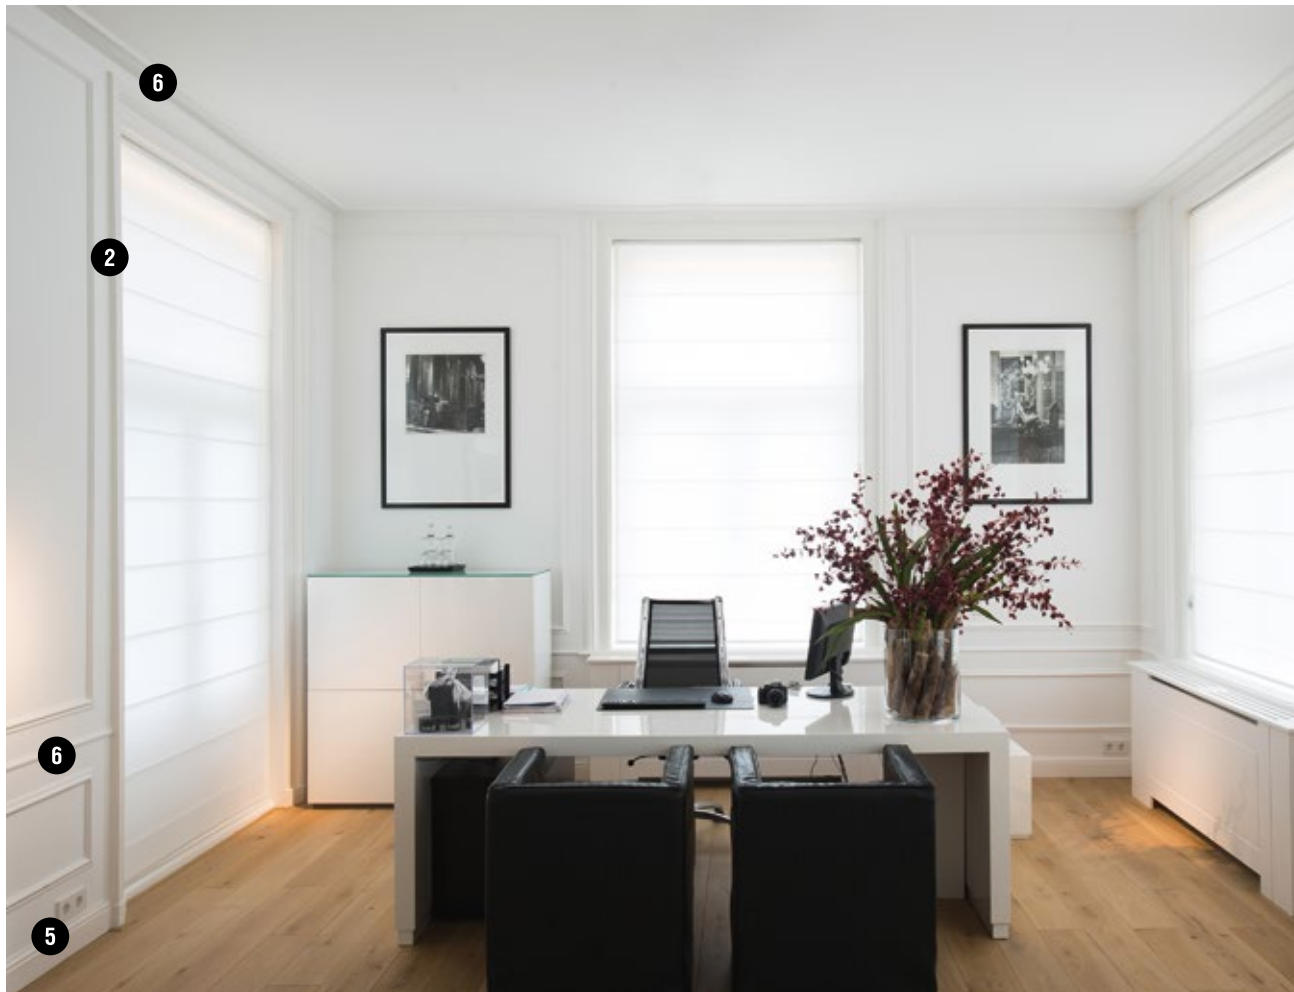

*«Идеальное отражение
естественной красоты
молдингов»*