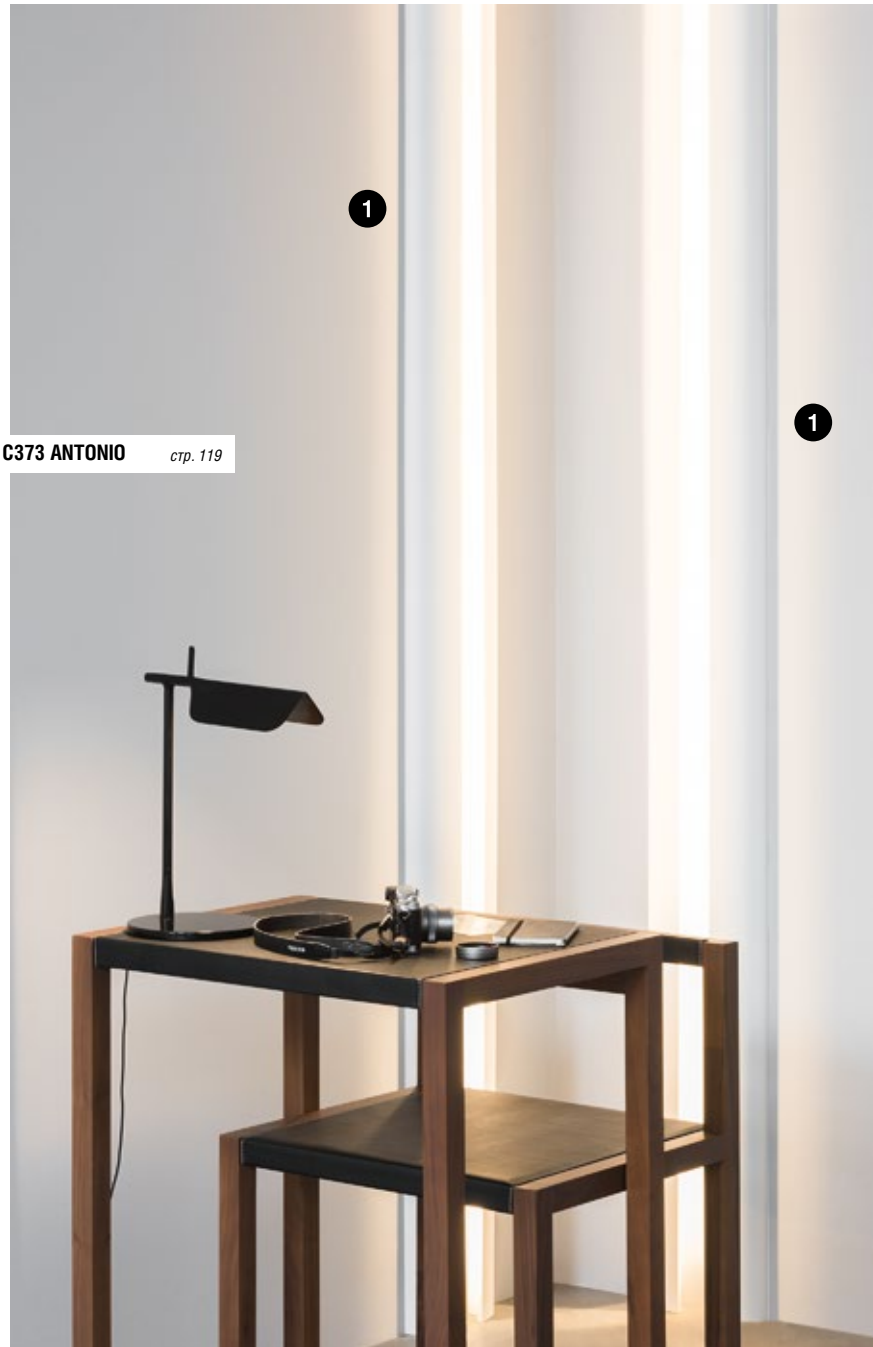

1

1

1 C373 ANTONIO *стр. 119*